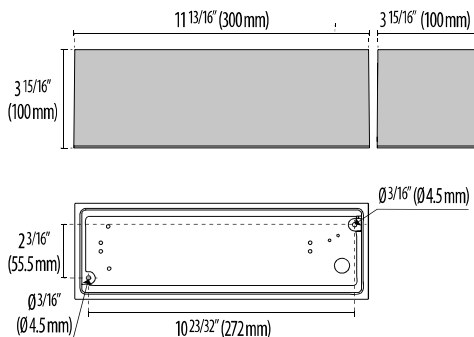

QUASAR 30 CEILING

Ceiling mount series. Fixtures consist of:

- → Multi-step powder-coat painting process, optimized against UV rays and corrosion.
- → Copper-free precision die-cast aluminum housing and mounting plate.
- → Micro-prismatic patterned flat, tempered silk-screened soda-lime glass diffuser.
- → Custom molded, anti-aging gasket(s).
- → Stainless steel external hardware.
- → High-efficiency COB, combined with an optimized passive cooling system, provides a long LED life.
- → Internal specular reflector coated with 5-layers of PVD 99.98% pure aluminum providing >95% reflection.

- → 90° x 95° beam angle (TECH)
- → Input voltage: 120-277 V (50 / 60 Hz), integral 0-10 V dimming driver.
- → Junction box mounting plate included (for 4" octagon box only, provided by others).
- → Consult factory for dimming options, custom finishes (please specify RAL color), and non-cataloged CCT (Kelvin) options including static colors.
- → Product meets Buy American Act requirements within ARRA.
- → 5-year warranty.
- → Marine Grade finish.
- → Suitable for Natatorium applications.
- → IDA DARK SKY Approved - 3000K and below

FINISHES

- AN-96 / Iron gray / Textured
- GR-94 / Aluminum metallic / Textured
- WH-87 / White / Textured
- BK-81 / Black / Textured
- RB-10 / Iron rust / Textured

Scan here
for installation
instructions

QUASAR 30 CEILING

Lumen Output	27K	3K	35K	4K	5K
Quasar 30 Ceiling	1689	1756	1822	1889	1955

21W Max Wattage

Revision 06
05/24